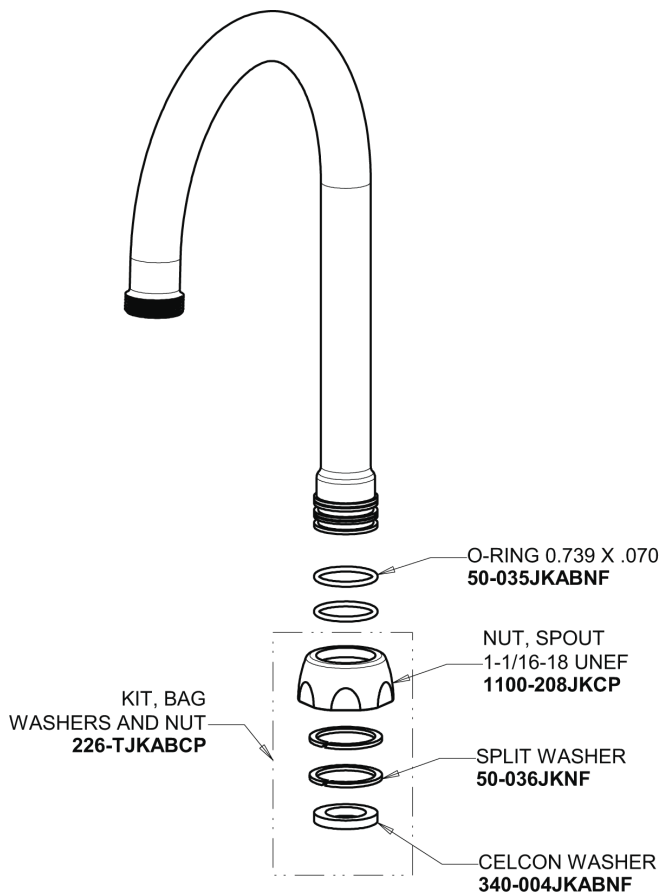

Repair Parts

116.943.AB.1

Touch-free, programmable faucet with above-deck electronics

CHICAGO FAUCETS®

Geberit Group

Base Parts:

Hose, 1/2" IPS x 3/8" COM x 24" L
243.705.AB.1

For Technical Assistance:

Touch-free, programmable faucet with above-deck electronics

CHICAGO FAUCETS®

Geberit Group

5-1/4" Rigid / Swing Gooseneck Spout GN2AH8JKABCP

1.5 GPM (5.7 L/min) Vandal Proof Non-Aerating Laminar Outlet E36VPJKABCP