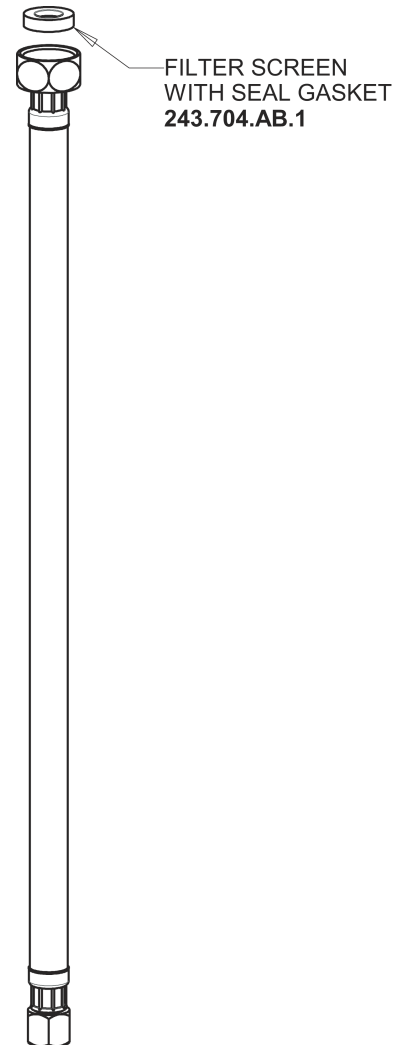

Repair Parts

116.943.AB.1

Touch-free, programmable faucet with above-deck electronics

CHICAGO FAUCETS®

Geberit Group

Base Parts:

Hose, 1/2" IPS x 3/8" COM x 24" L
243.705.AB.1

For Technical Assistance:

Touch-free, programmable faucet with above-deck electronics

CHICAGO FAUCETS®

Geberit Group

5-1/4" Rigid / Swing Gooseneck Spout GN2AH8JKABCP

1.5 GPM (5.7 L/min) Vandal Proof Non-Aerating Laminar Outlet E36VPJKABCP