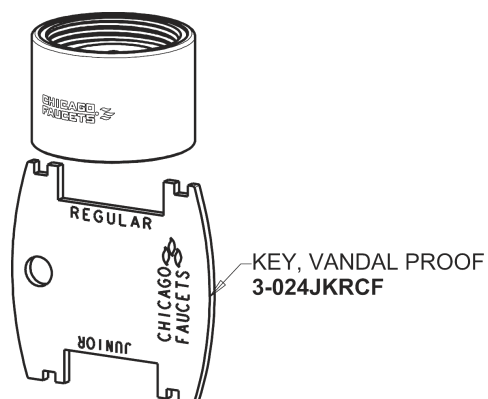

Repair Parts

116.943.AB.1

Touch-free, programmable faucet with above-deck electronics

CHICAGO FAUCETS®

Geberit Group

Base Parts:

Hose, 1/2" IPS x 3/8" COM x 24" L
243.705.AB.1

For Technical Assistance:

Touch-free, programmable faucet with above-deck electronics

CHICAGO FAUCETS®

Geberit Group

5-1/4" Rigid / Swing Gooseneck Spout GN2AH8JKABCP

1.5 GPM (5.7 L/min) Vandal Proof Non-Aerating Laminar Outlet E36VPJKABCP