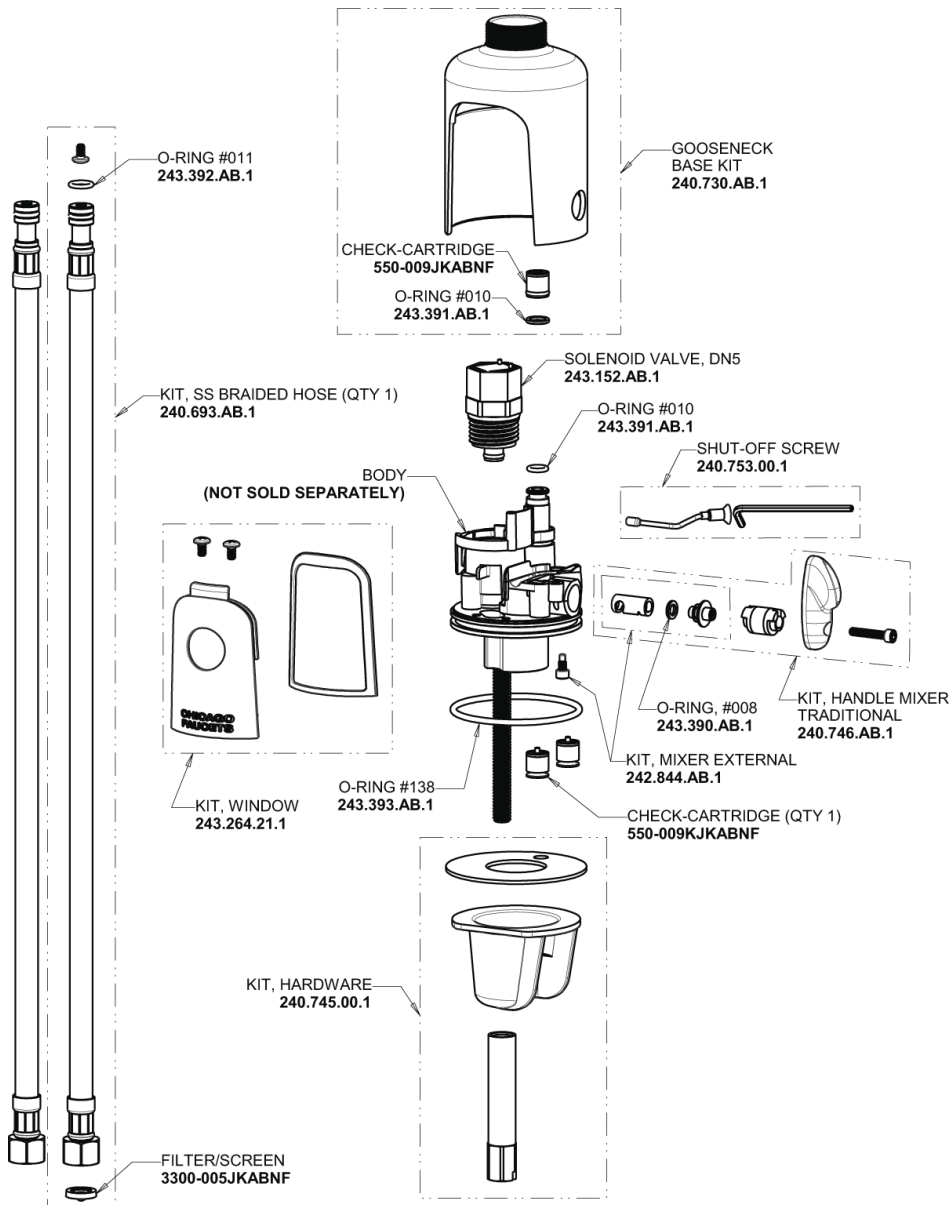

Repair Parts

116.943.AB.1

Touch-free, programmable faucet with above-deck electronics

CHICAGO FAUCETS®

Geberit Group

Base Parts:

Hose, 1/2" IPS x 3/8" COM x 24" L
243.705.AB.1

For Technical Assistance:

Touch-free, programmable faucet with above-deck electronics

CHICAGO FAUCETS®

Geberit Group

5-1/4" Rigid / Swing Gooseneck Spout GN2AH8JKABCP

1.5 GPM (5.7 L/min) Vandal Proof Non-Aerating Laminar Outlet E36VPJKABCP